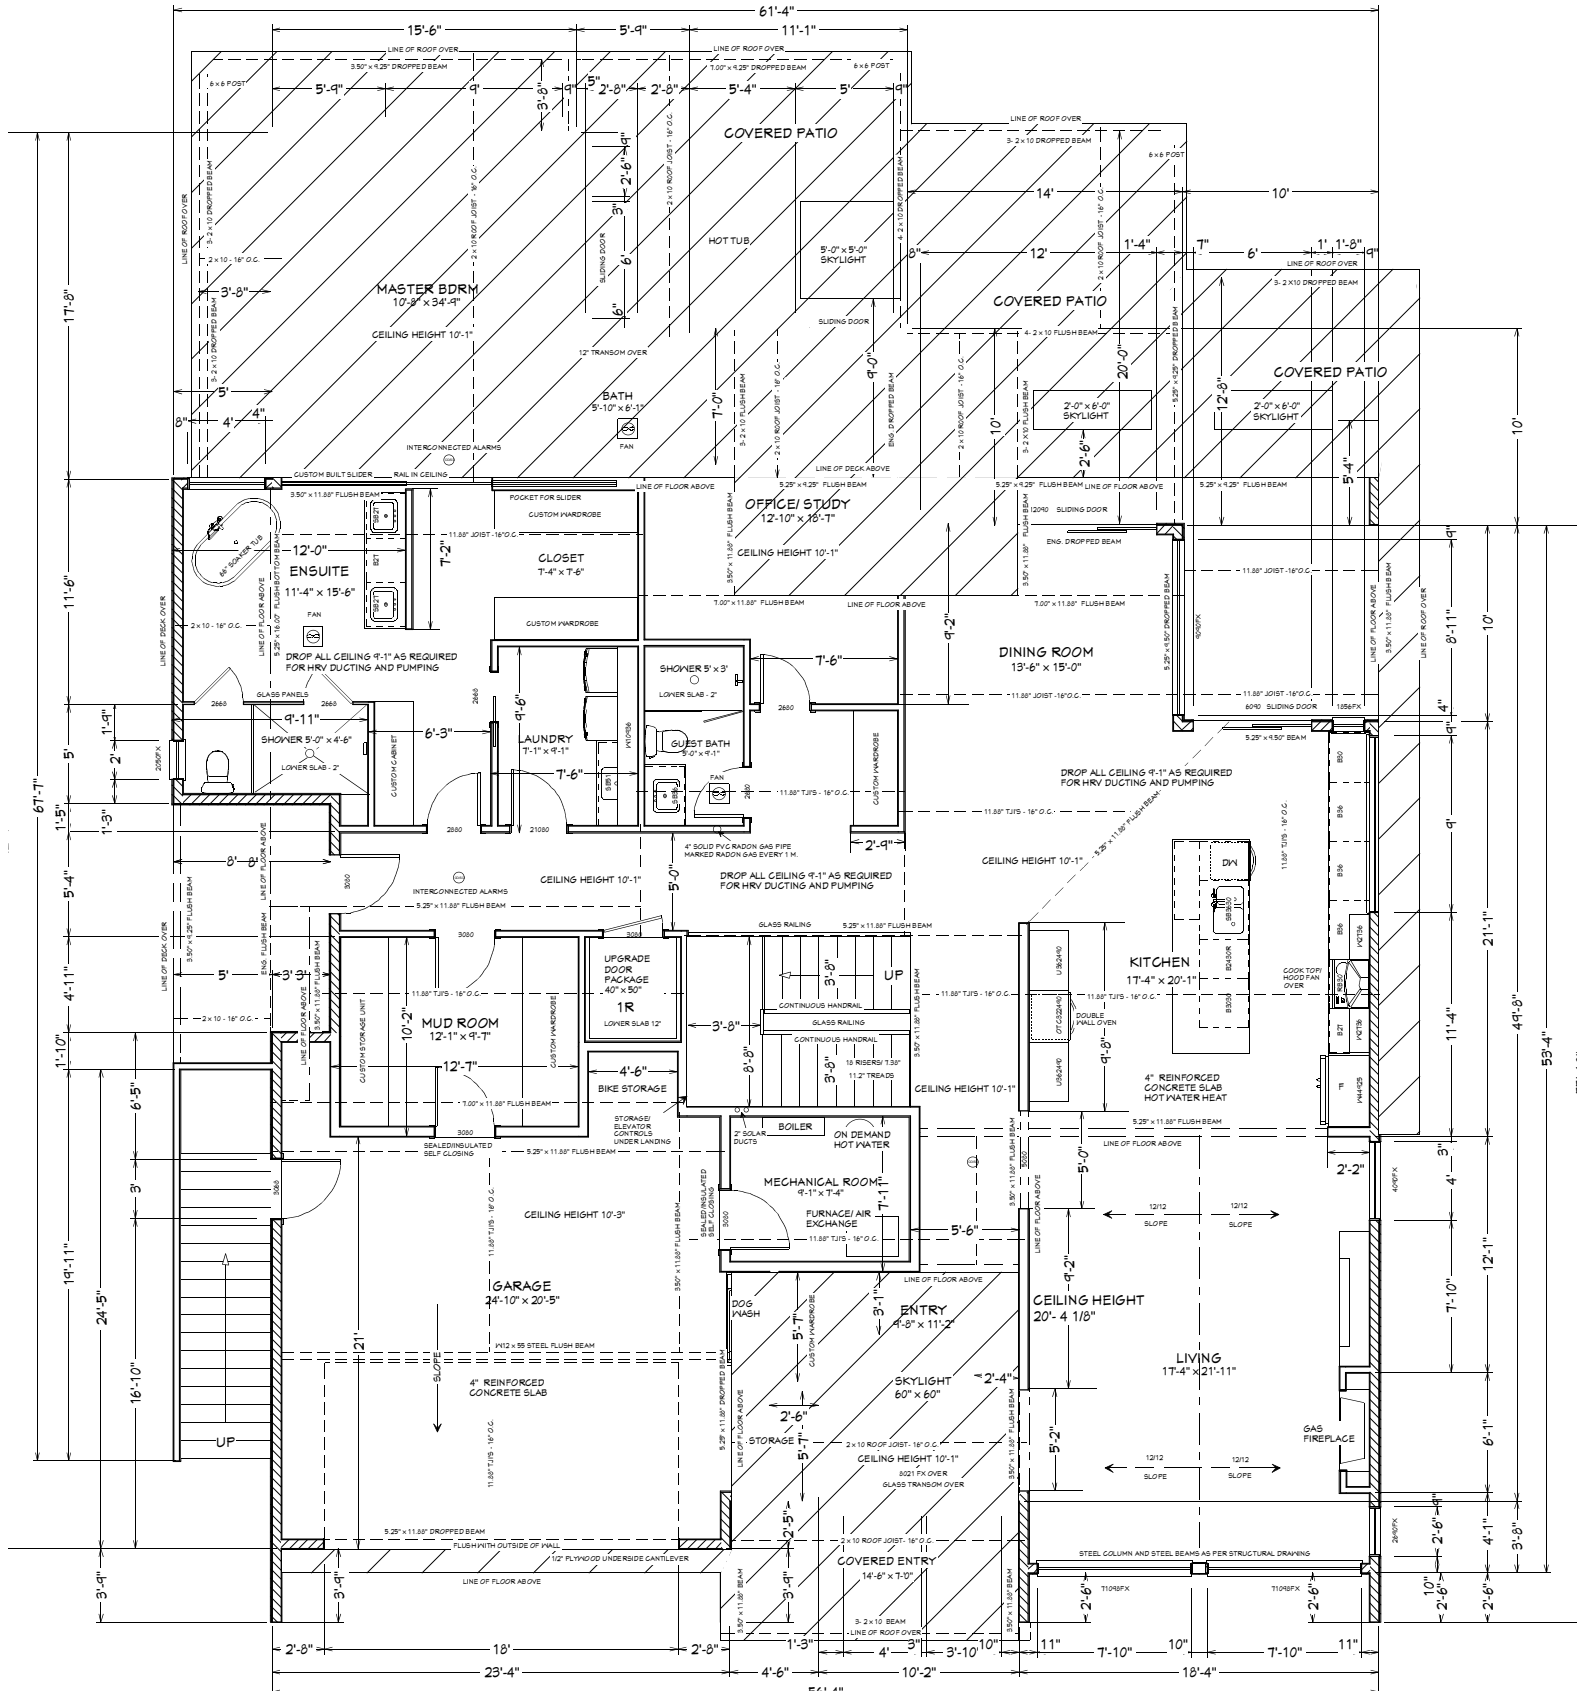

UPPER FLOOR

LIVING AREA

2242 sq ft

MAIN FLOOR
 LIVING AREA
 2876 sq ft